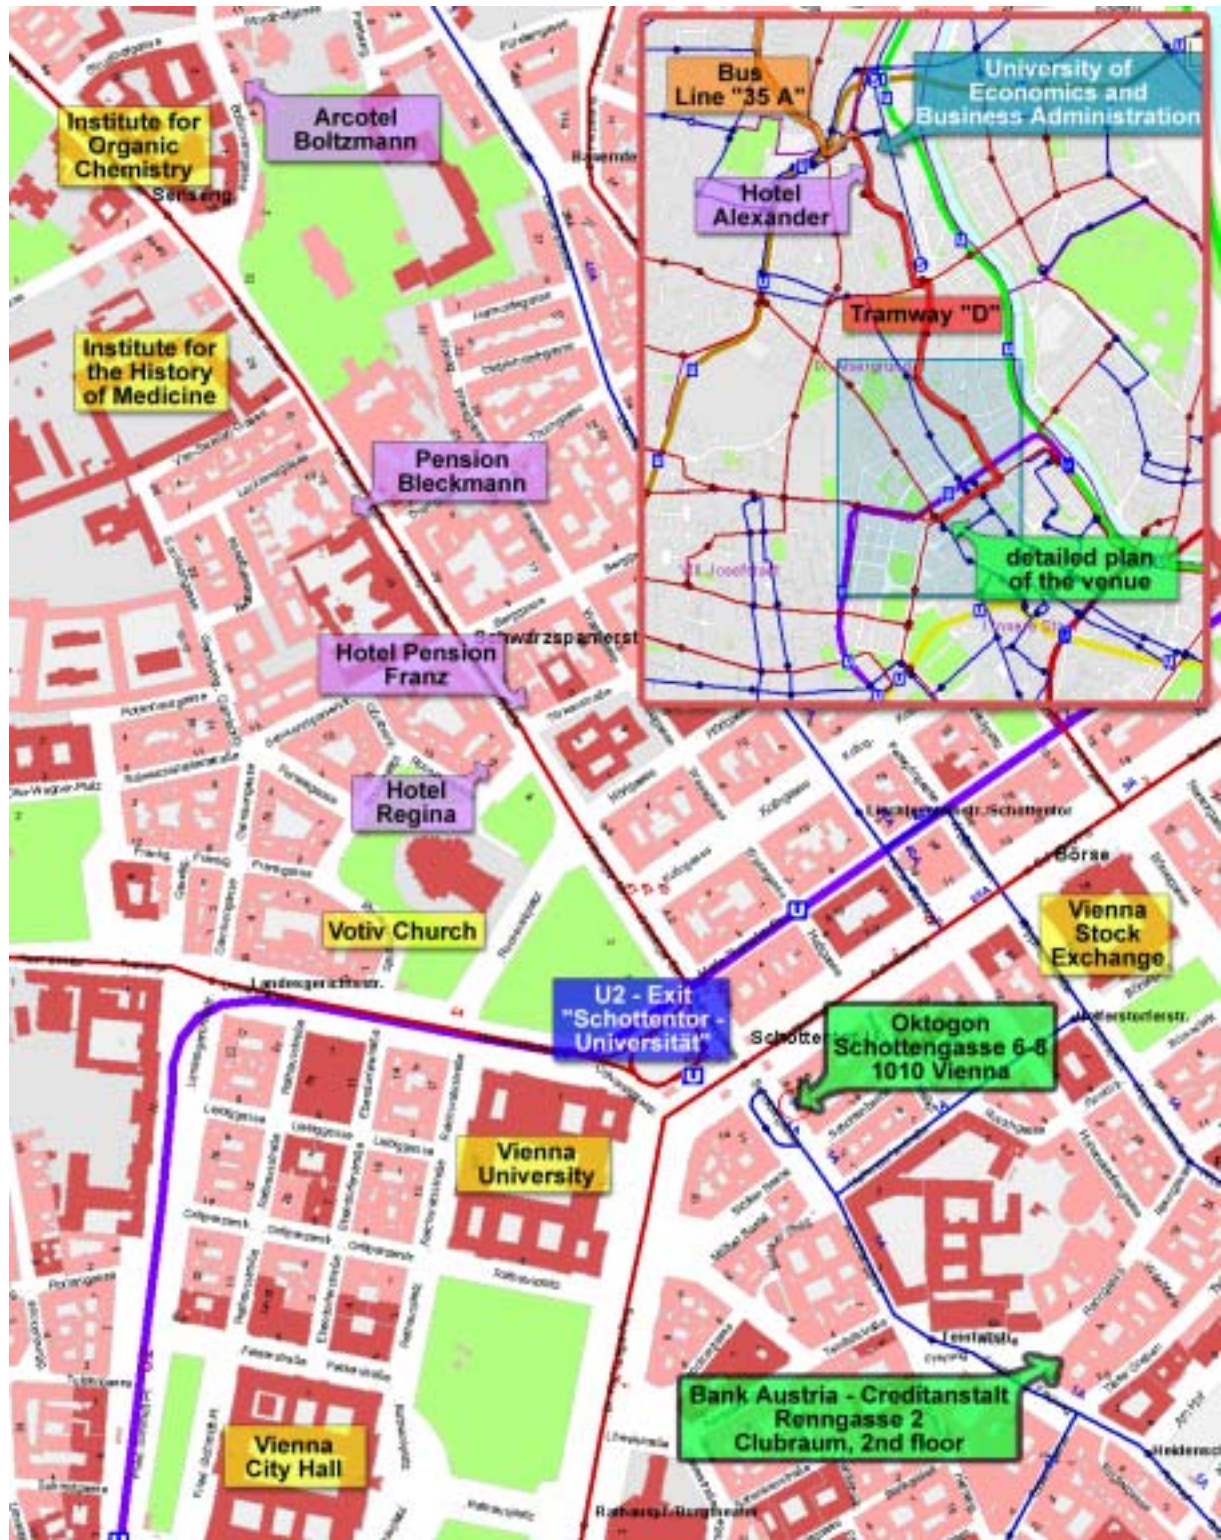

Map 2: Venue & Hotels